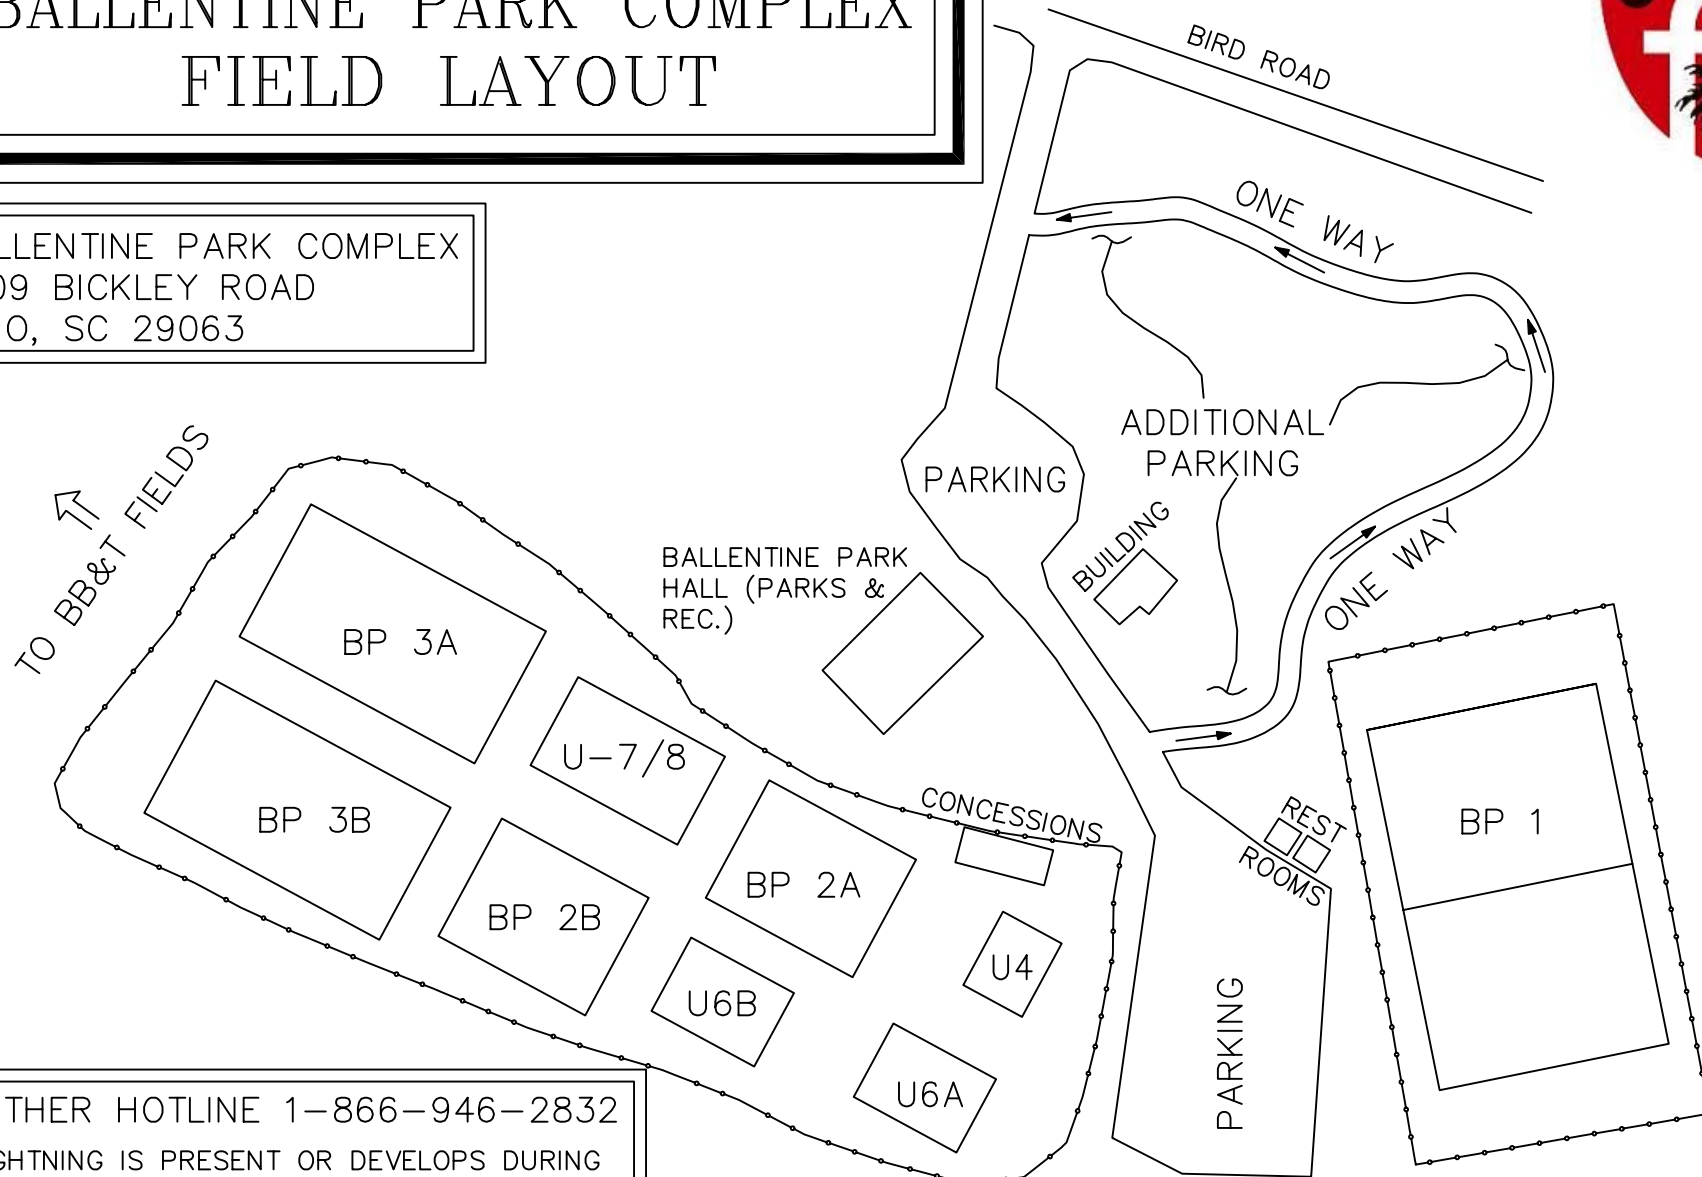

BALLENTINE PARK COMPLEX FIELD LAYOUT

BALLENTINE PARK COMPLEX
1009 BICKLEY ROAD
IRMO, SC 29063

WEATHER HOTLINE 1-866-946-2832

IF LIGHTNING IS PRESENT OR DEVELOPS DURING PRACTICE OR GAMES, PLAY WILL BE SUSPENDED. ALL PLAYERS AND COACHES MUST LEAVE THE FIELDS TO TAKE SHELTER IN A SAFE LOCATION UNTIL IT IS SAFE TO RESUME. THERE MUST BE A MINIMUM OF 30 MINUTES FROM THE LAST LIGHTNING STRIKE.

FIELD LAYOUT MAPS
PROVIDED COURTESY OF
STRUCTURAL DESIGNS, INC.

NO PETS ARE ALLOWED
AT ANY COLUMBIA
UNITED FC FIELDS