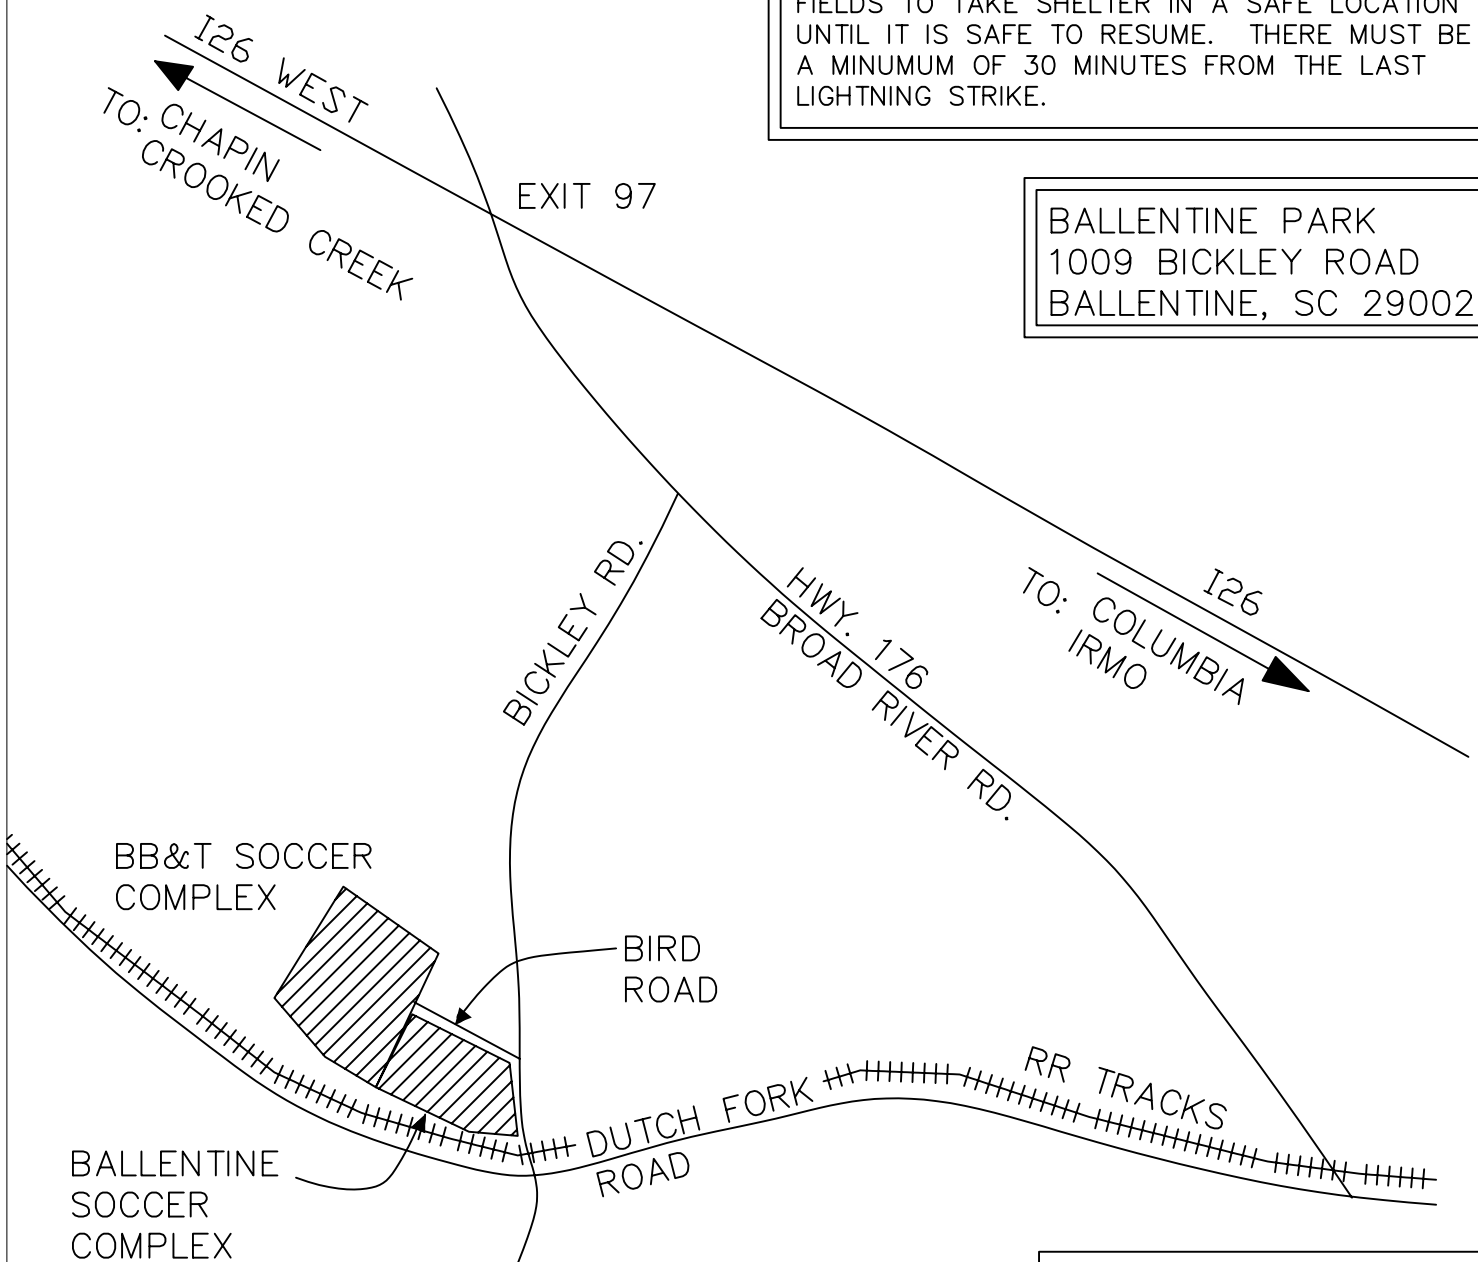

# BB&T AND BALLENTINE PARK SOCCER COMPLEX DIRECTIONS MAP

BB&T COMPLEX  
1084 BIRD ROAD  
BALLENTINE, SC 29002

WEATHER HOTLINE 1-866-946-2832  
IF LIGHTNING IS PRESENT OR DEVELOPS DURING PRACTICE OR GAMES, PLAY WILL BE SUSPENDED. ALL PLAYERS AND COACHES MUST LEAVE THE FIELDS TO TAKE SHELTER IN A SAFE LOCATION UNTIL IT IS SAFE TO RESUME. THERE MUST BE A MINIMUM OF 30 MINUTES FROM THE LAST LIGHTNING STRIKE.

BALLENTINE PARK  
1009 BICKLEY ROAD  
BALLENTINE, SC 29002

NO PETS ARE ALLOWED  
AT ANY COLUMBIA  
UNITED FC FIELDS