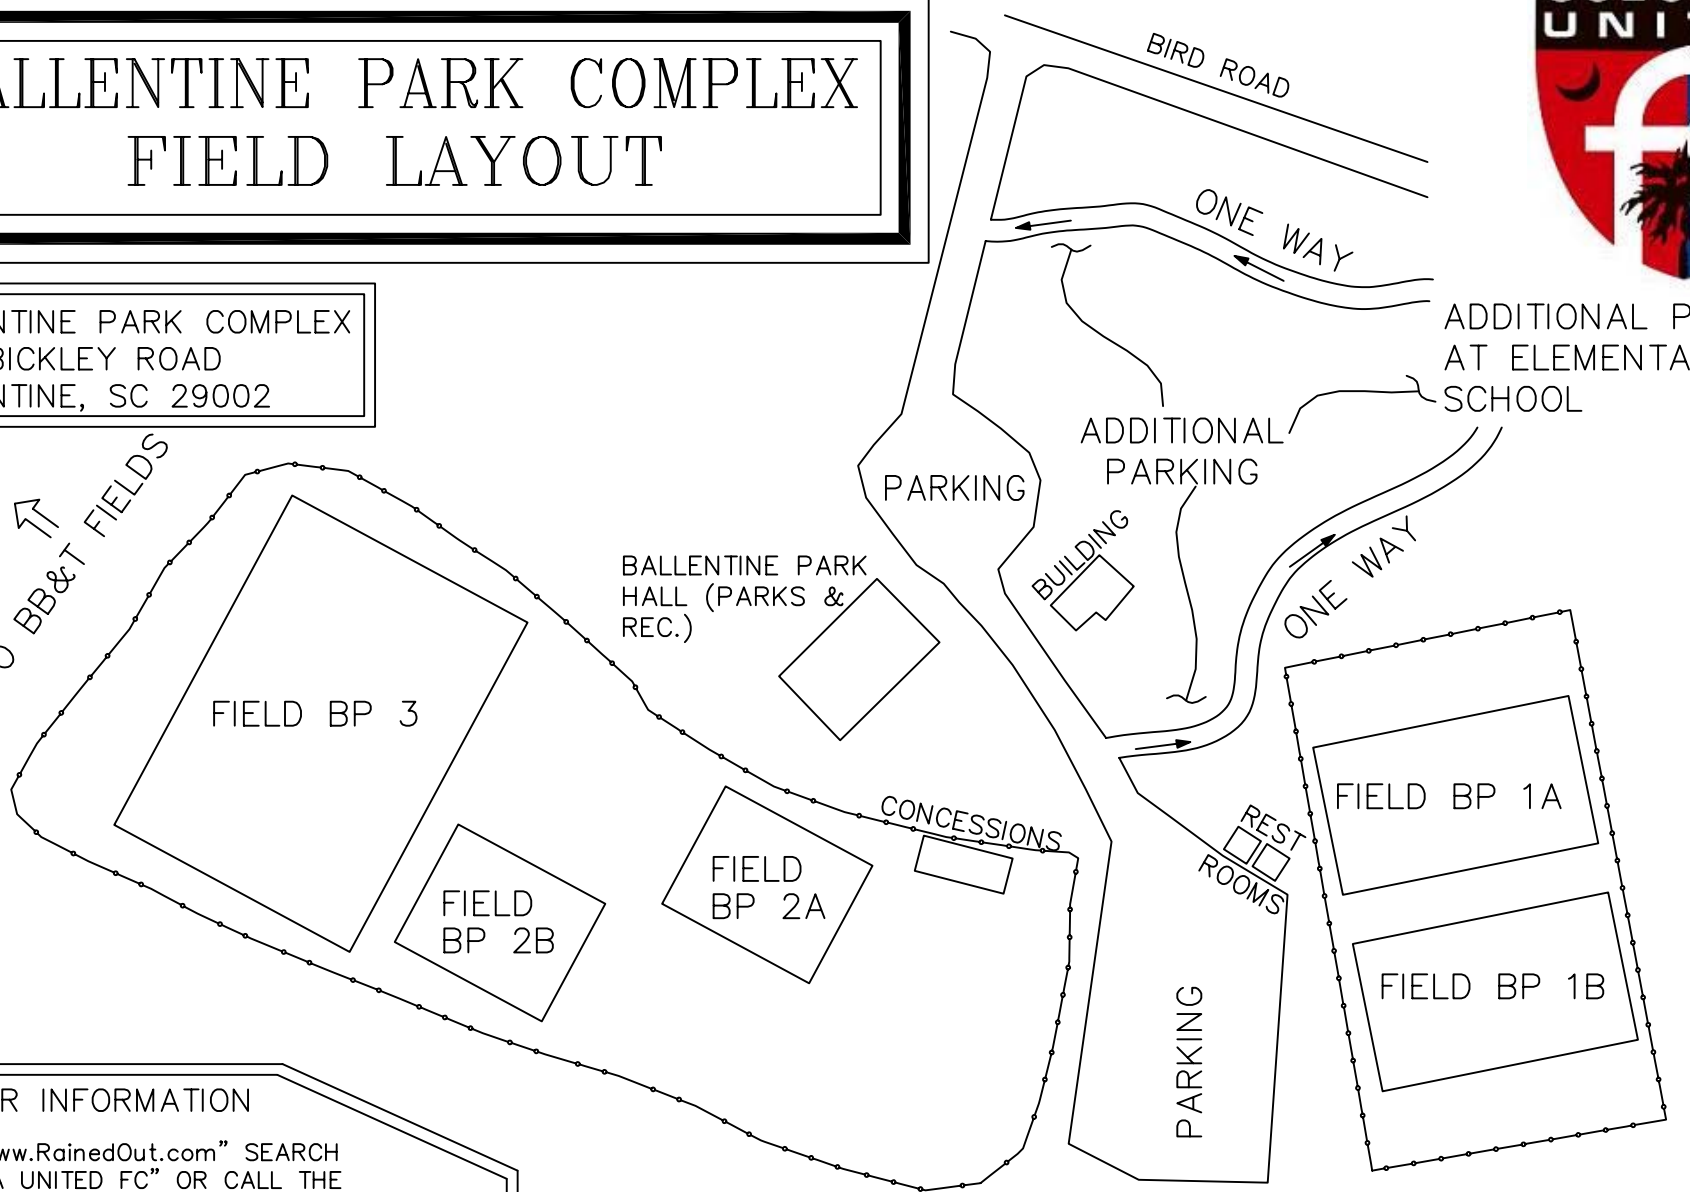

BALLENTINE PARK COMPLEX FIELD LAYOUT

BALLENTINE PARK COMPLEX
1009 BICKLEY ROAD
BALLENTINE, SC 29002

↑↑
TO BB&T FIELDS

WEATHER INFORMATION

GO TO "www.RainedOut.com" SEARCH
"COLUMBIA UNITED FC" OR CALL THE
WEATHER HOTLINE 1-866-946-2832 EXT. 50

NO PETS ARE ALLOWED
AT ANY COLUMBIA
UNITED FC FIELDS

FIELD LAYOUT MAPS
PROVIDED COURTESY OF
STRUCTURAL DESIGNS, INC.