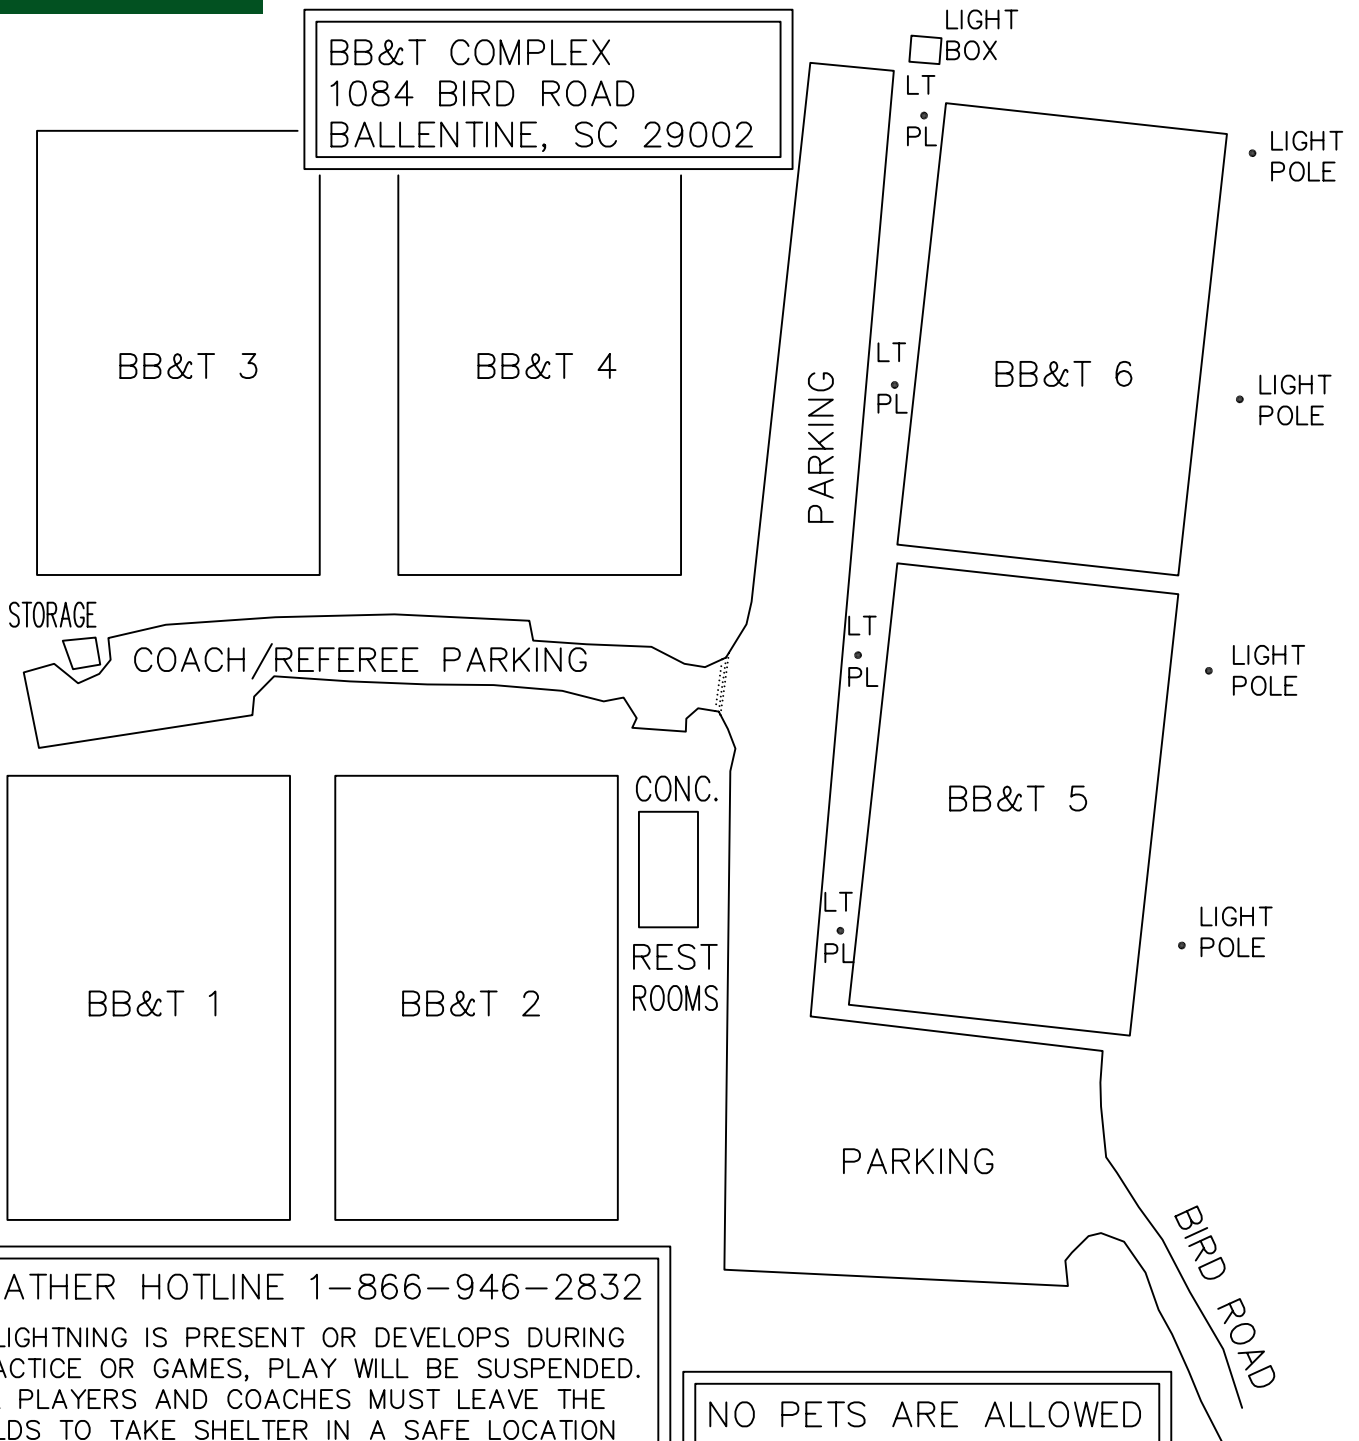

# BB&T SOCCER COMPLEX FIELD LAYOUT

BB&T COMPLEX  
1084 BIRD ROAD  
BALLENTINE, SC 29002

WEATHER HOTLINE 1-866-946-2832  
IF LIGHTNING IS PRESENT OR DEVELOPS DURING PRACTICE OR GAMES, PLAY WILL BE SUSPENDED. ALL PLAYERS AND COACHES MUST LEAVE THE FIELDS TO TAKE SHELTER IN A SAFE LOCATION UNTIL IT IS SAFE TO RESUME. THERE MUST BE A MINIMUM OF 30 MINUTES FROM THE LAST LIGHTNING STRIKE.