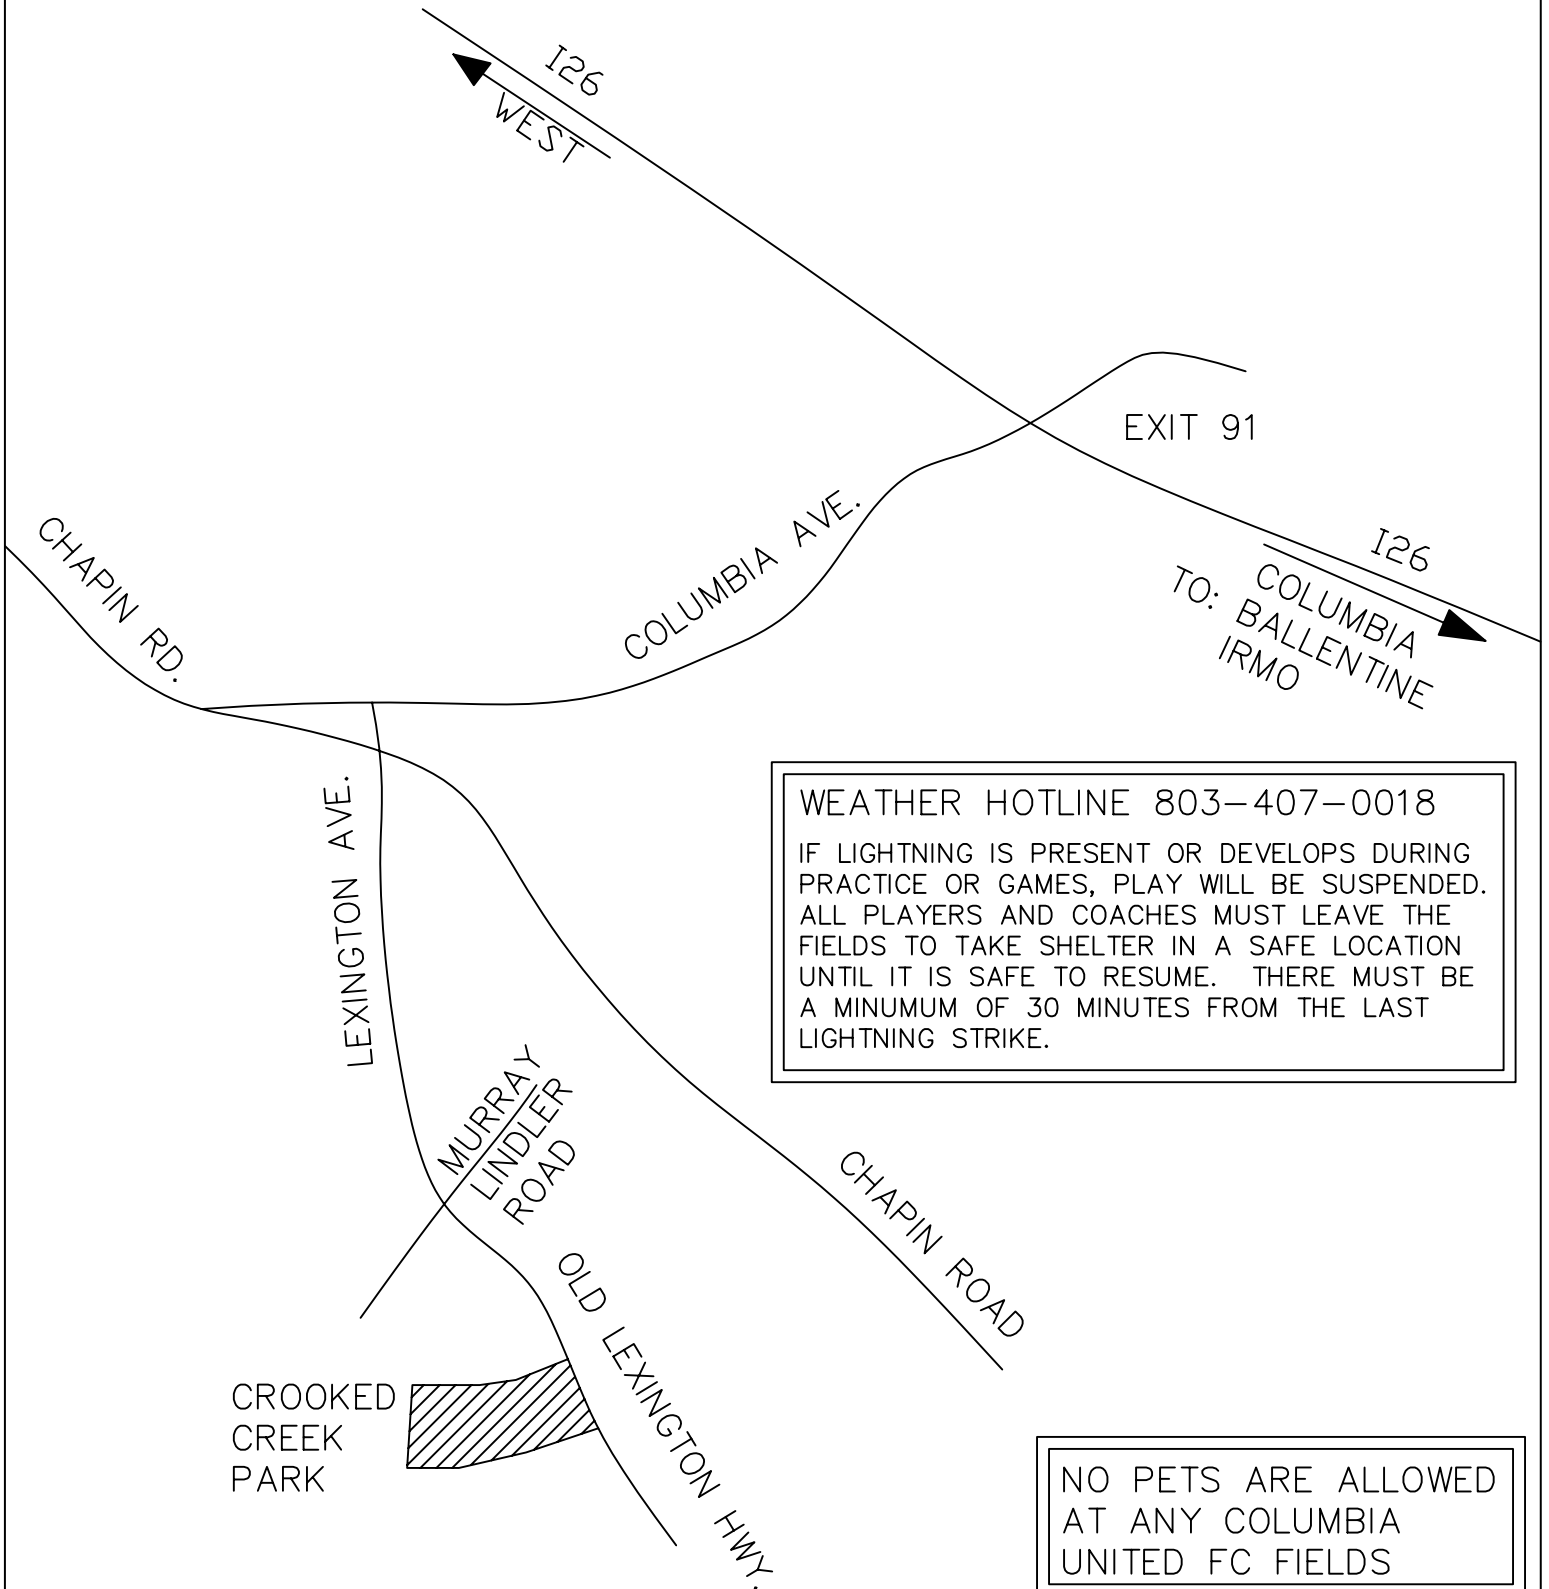

CROOKED CREEK SOCCER COMPLEX DIRECTIONS MAP

WEATHER HOTLINE 803-407-0018
IF LIGHTNING IS PRESENT OR DEVELOPS DURING PRACTICE OR GAMES, PLAY WILL BE SUSPENDED. ALL PLAYERS AND COACHES MUST LEAVE THE FIELDS TO TAKE SHELTER IN A SAFE LOCATION UNTIL IT IS SAFE TO RESUME. THERE MUST BE A MINIMUM OF 30 MINUTES FROM THE LAST LIGHTNING STRIKE.