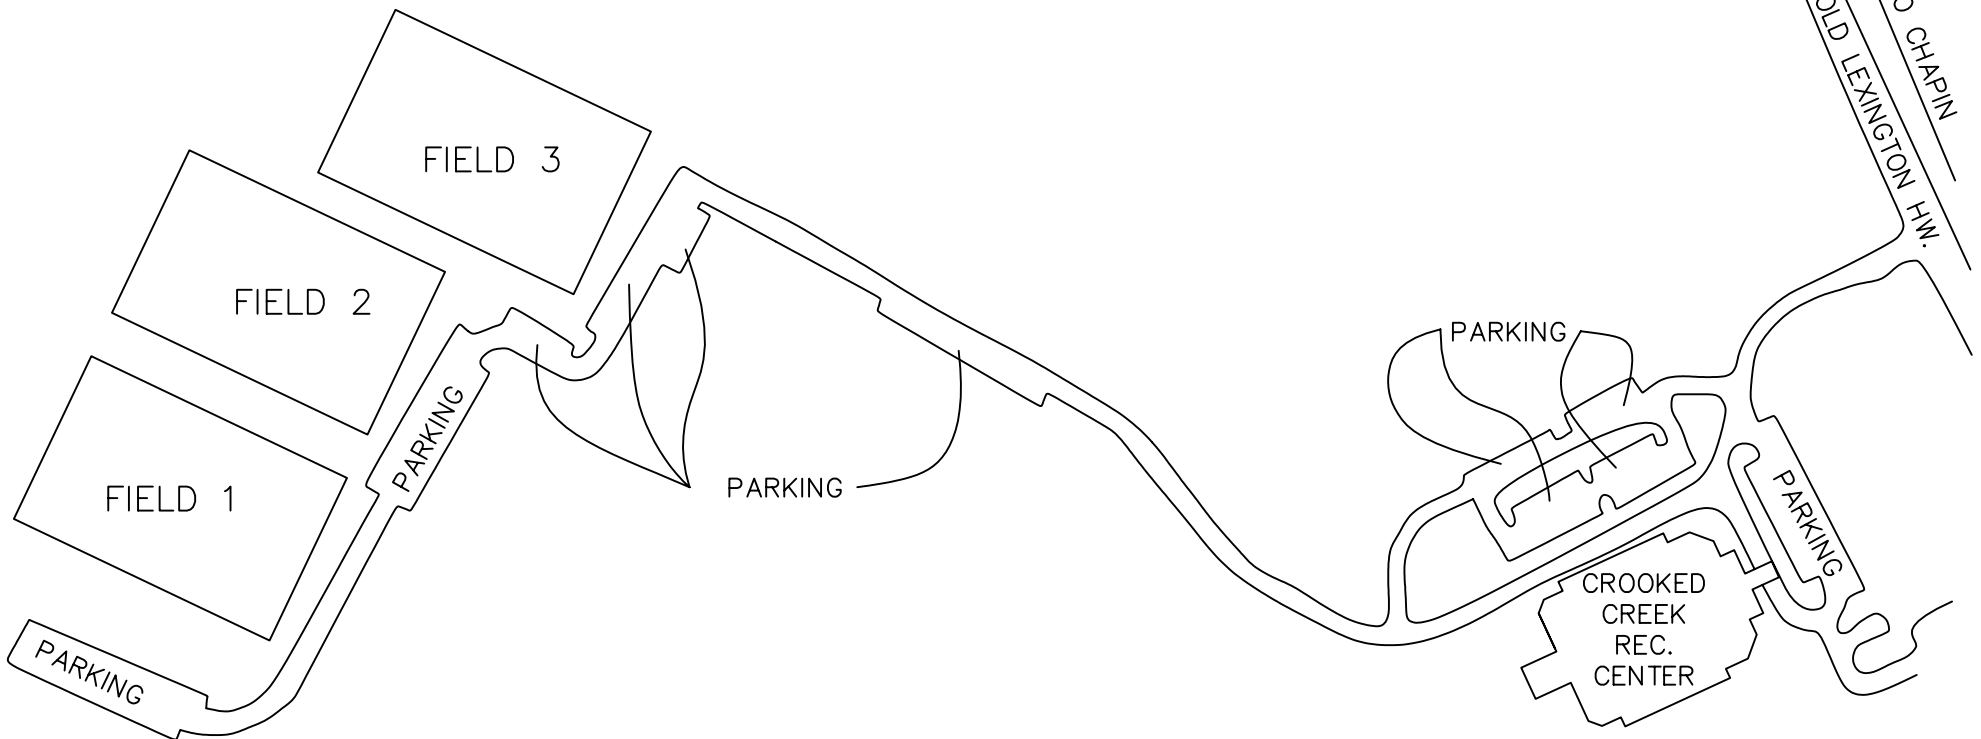

# CROOKED CREEK SOCCER COMPLEX FIELD LAYOUT

WEATHER HOTLINE 803-407-0018

IF LIGHTNING IS PRESENT OR DEVELOPS DURING PRACTICE OR GAMES, PLAY WILL BE SUSPENDED. ALL PLAYERS AND COACHES MUST LEAVE THE FIELDS TO TAKE SHELTER IN A SAFE LOCATION UNTIL IT IS SAFE TO RESUME. THERE MUST BE A MINIMUM OF 30 MINUTES FROM THE LAST LIGHTNING STRIKE.