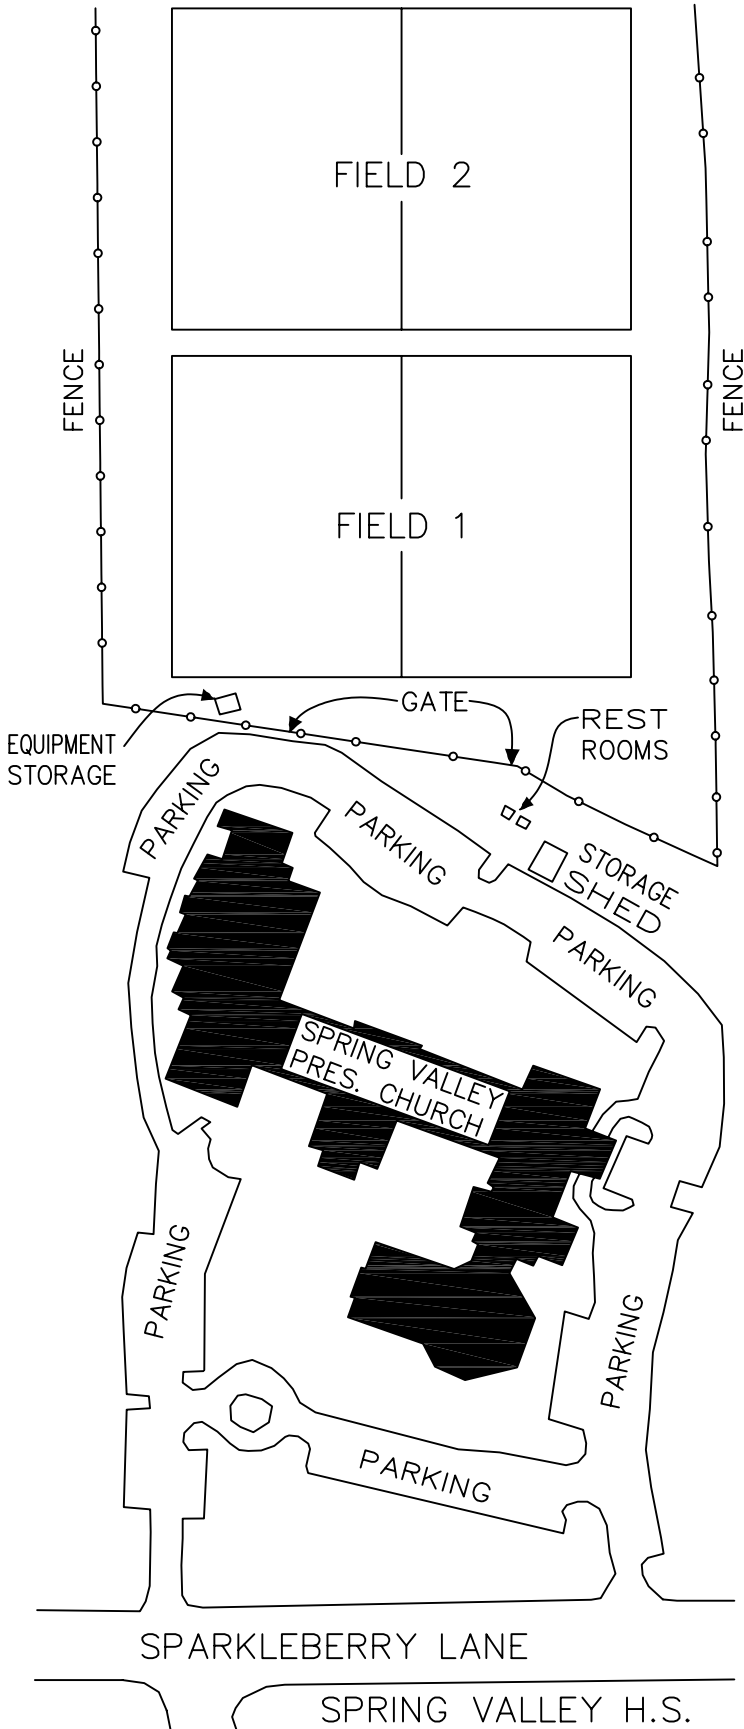

MIDLANDS ORTHOPAEDIC SOCCER COMPLEX FIELD LAYOUT

SPRING VALLEY PRESBYTERIAN
125 SPARKLEBERRY LANE
COLUMBIA, SC 29229

NO PETS ARE ALLOWED
AT ANY COLUMBIA
UNITED FC FIELDS

WEATHER HOTLINE 1-866-946-2832

IF LIGHTNING IS PRESENT OR DEVELOPS DURING PRACTICE OR GAMES, PLAY WILL BE SUSPENDED. ALL PLAYERS AND COACHES MUST LEAVE THE FIELDS TO TAKE SHELTER IN A SAFE LOCATION UNTIL IT IS SAFE TO RESUME. THERE MUST BE A MINIMUM OF 30 MINUTES FROM THE LAST LIGHTNING STRIKE.