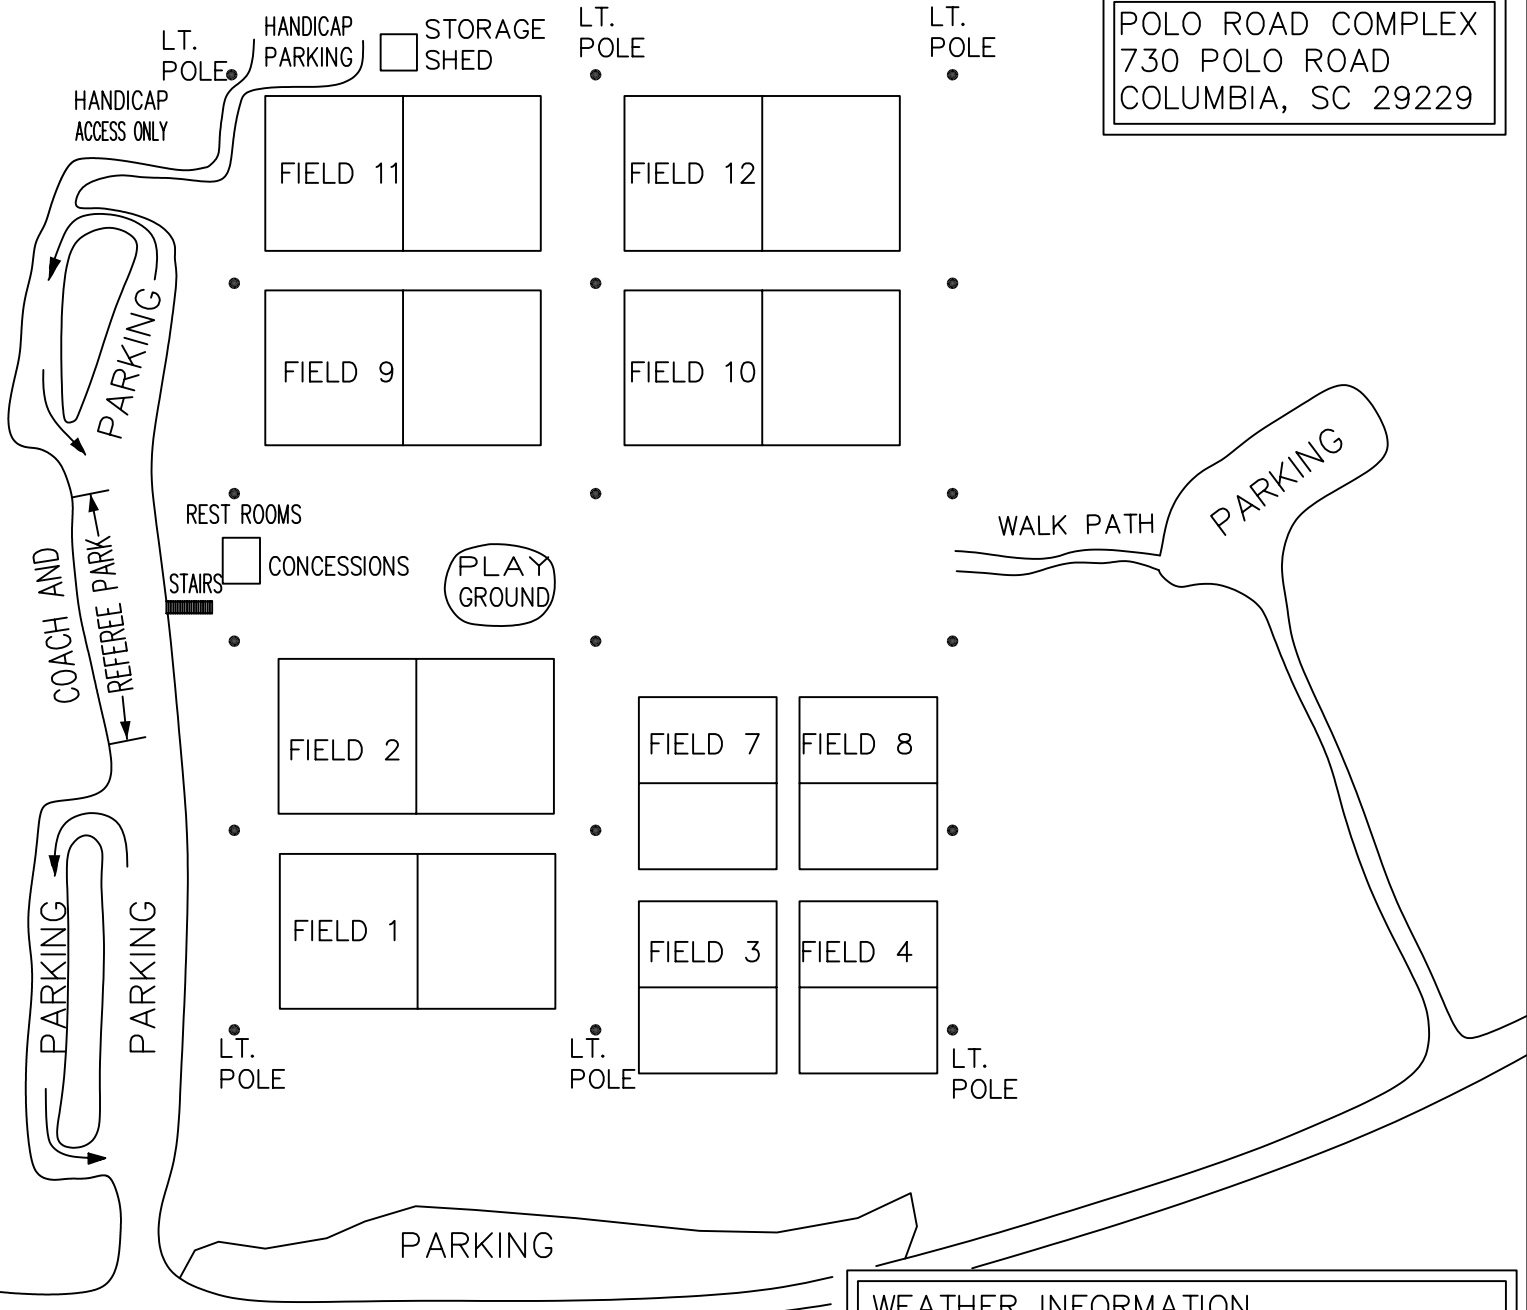

# POLO ROAD SOCCER COMPLEX FIELD LAYOUT

POLO ROAD COMPLEX  
730 POLO ROAD  
COLUMBIA, SC 29229

POLO ROAD

NO PETS ARE ALLOWED  
AT ANY YMCA/COLUMBIA  
UNITED FC FIELDS

FIELD LAYOUT MAPS  
PROVIDED COURTESY OF  
STRUCTURAL DESIGNS, INC.